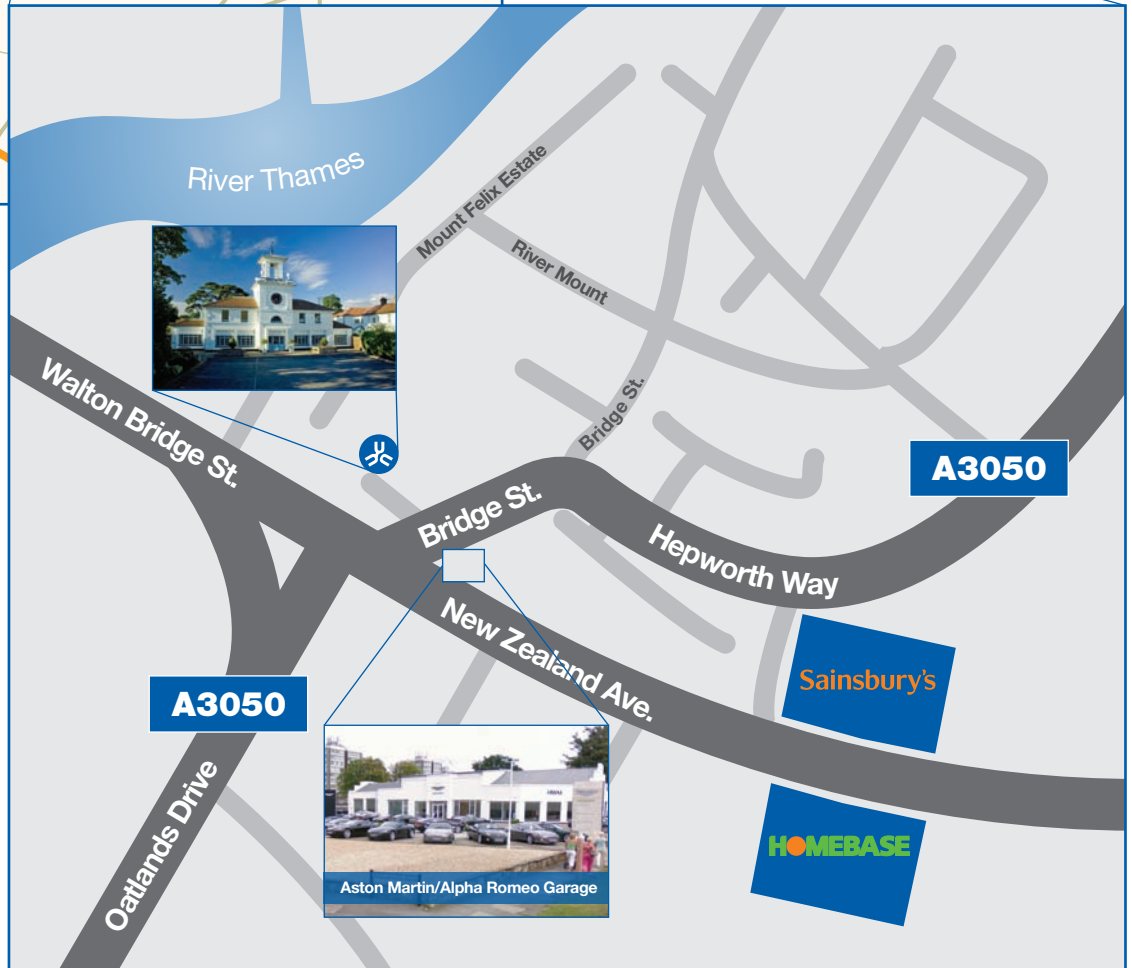

Jenrick Limited. The Clock Tower, Bridge Street,  
Walton on Thames, Surrey KT12 1AY

**NOTE:** The Clock Tower is situated in the private slip road directly opposite the Aston Martin / Alpha Romeo Garage.

**Directions from the M25:**

From Junction 11 of the M25, take Saint Peters Way in the direction of Weybridge. Follow A317 (Woburn Hill / Weybridge Road) toward Weybridge. Continue through Weybridge town centre, after shops continue to the roundabout at the top of the hill - turn left onto Oatlands Drive. Follow Oatlands Drive until you reach the set of traffic lights at the end of the road. Go straight over at lights and take the first turning on the left (opposite an Aston Martin / Alpha Romeo Garage).

**Directions from the M3:**

From Junction 1 of the M3, turn left onto the A308. Turn left onto Windmill Road, which in turn changes into Halliford Road after you cross the M3 on the fly-over. At the roundabout after the fly-over keep right (Upper-Halliford-Bypass), which turns into Gaston Bridge Road and into turn Walton Bridge Road. Cross Walton Bridge and turn immediately left at the traffic lights - our entrance, is immediately on the left (opposite an Aston Martin / Alpha Romeo Garage).